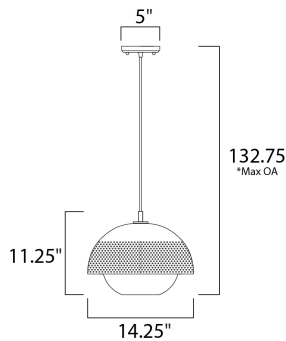

PRODUCT DESCRIPTION

*max overall height

MEASUREMENTS

DIMENSION : 14.25" L x 14.25" W x 11.25" H
 MAX OAH : 132.75" OAH x 12.75" OAH
 CANOPY : 5." W x 0.75" H x 5." L
 HANGING WEIGHT : 5.5 lb

LAMPING

INPUT VOLTAGE : 120V
 LUMENS : 0 Rated
 BULB : 1 x 60W (NOT INCLUDED), 60W Total
 DIMMABLE : Dimmable

FINISHES OPTION

Black / Satin Brass BKSBR

GLASS

White WT

MATERIAL

Steel + Glass

RATINGS

Dry Location
 Dimmable