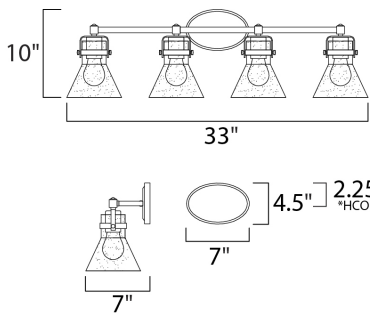

**PRODUCT DESCRIPTION**

This nautical-inspired bath vanity features Clear Seedy glass cones suspended by a yoke frame finished in Polished Chrome. The clear glass offers abundant lighting and compliments the styling of the fixture. Make it a more industrial look by adding filament E26 light bulbs.

\*height from center of outlet to the top of the fixture

**MEASUREMENTS**

DIMENSION : 33" W x 10" H x 7" Ext  
 BACK PLATE : 4.5" W x 7" H x 2.25" HCO  
 HANGING WEIGHT : 6.6 lb

**LAMPING**

LUMENS : 0 Rated  
 BULB : 4 x 60W Incandescent E26 Medium , 240W Total  
 BULB INCLUDED : (Not Included)  
 DIMMABLE : Yes  
 LIGHTING\_DIRECTION : Down