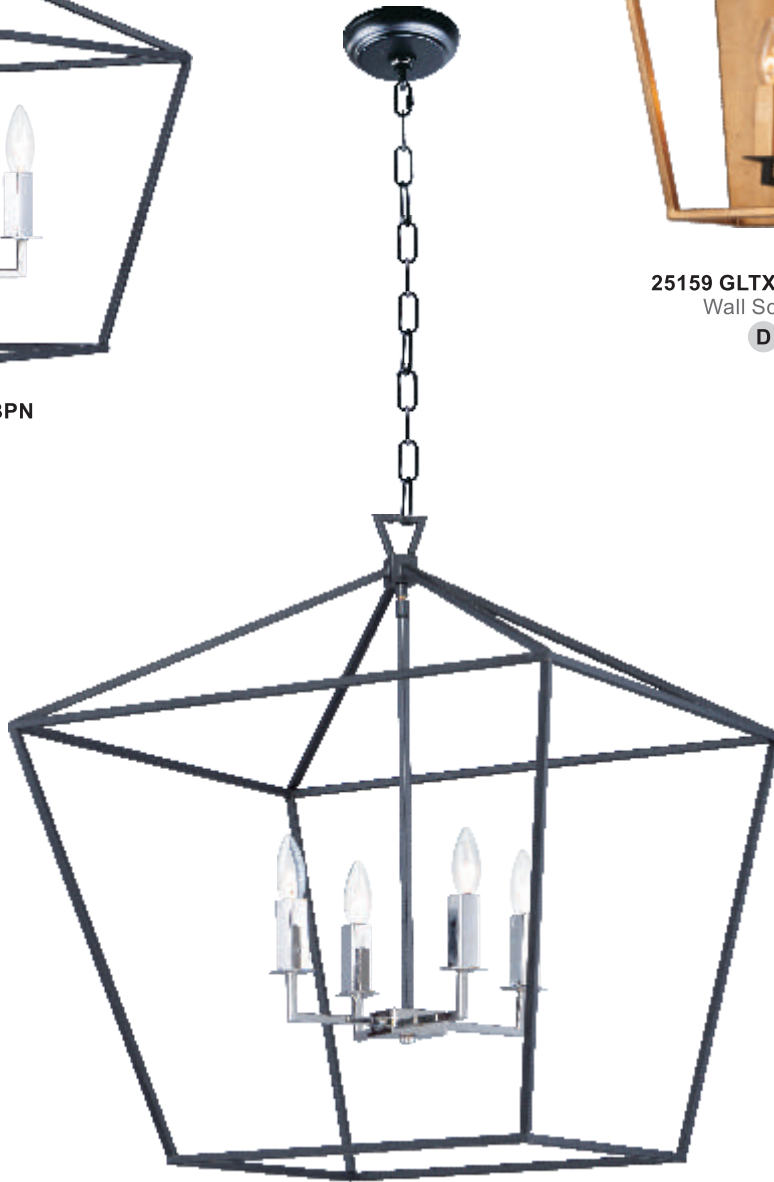

25155 GLTXB, TXBPN
Chandelier
B