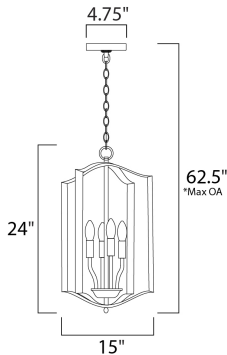

\*max overall height

**MEASUREMENTS**

- DIMENSION : 15" L x 15" W x 24" H
- MAX OAH : 62.5" OAH
- CANOPY : 4.75" W x 0.75" H x 4.75" L
- HANGING WEIGHT : 5.5 lb

**LAMPING**

- INPUT VOLTAGE : 120V
- BULB : 4 x 60W Incandescent E12 Candelabra , 240W Total
- BULB INCLUDED : (Not Included)
- DIMMABLE : Yes