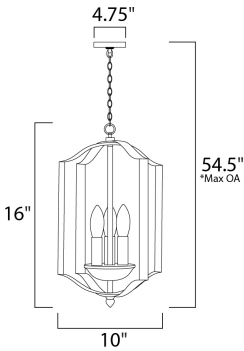

\*max overall height

**MEASUREMENTS**

- DIMENSION : 10" L x 10" W x 16" H
- MAX OAH : 54.5" OAH
- CANOPY : 4.75" W x 0.75" H x 4.75" L
- HANGING WEIGHT : 5.15 lb

**LAMPING**

- INPUT VOLTAGE : 120V
- BULB : 3 x 60W Incandescent E12 Candelabra , 180W Total
- BULB INCLUDED : (Not Included)
- DIMMABLE : Yes