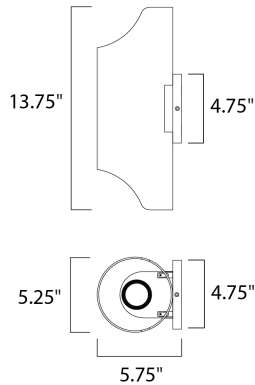

MEASUREMENTS

DIMENSION : 5.75" W x 13.75" H x 5.25" Ext
 BACK PLATE : 4.75" W x 2.5" H x 6.75" HCO
 HANGING WEIGHT : 3.58 lb

LAMPING

INPUT VOLTAGE : 120V
 LUMENS : 840 Rated
 BULB : 2 x 6W LED PCB Integrated , 12W Total
 BULB INCLUDED : (Integrated)
 DIMMABLE : NO
 CRI : 90+ CRI
 COLOR_TEMP : 3000K
 LIGHTING_DIRECTION : Up/Dn