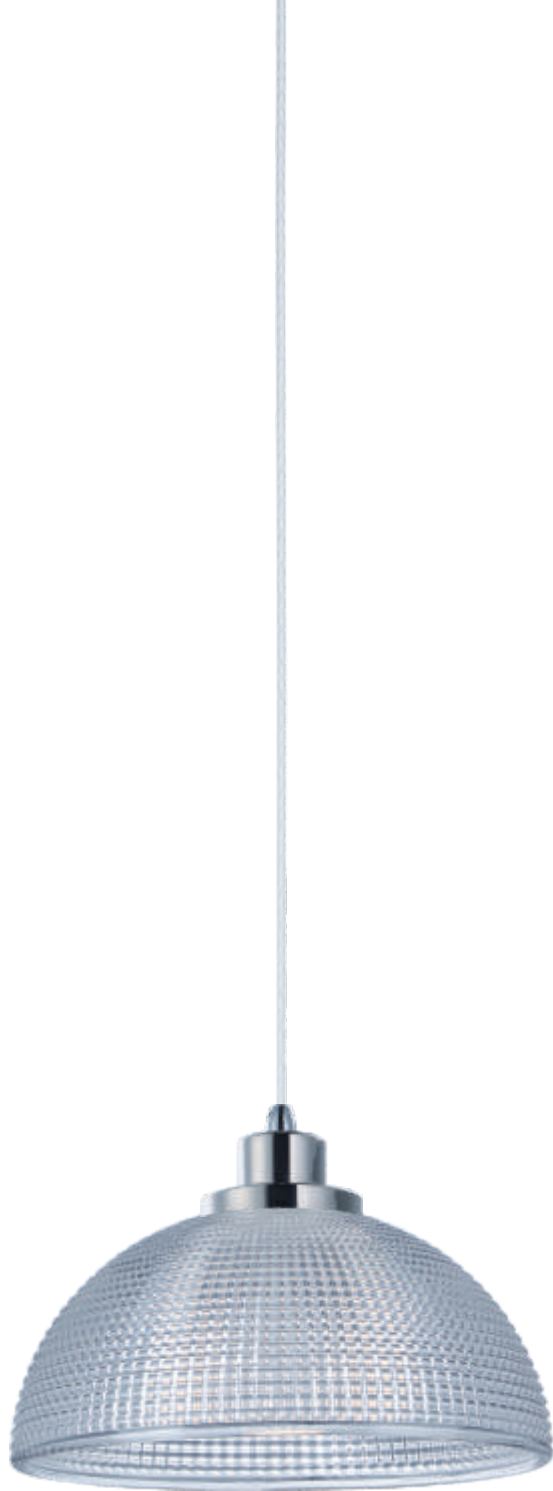

25194CLPN
Pendant
E