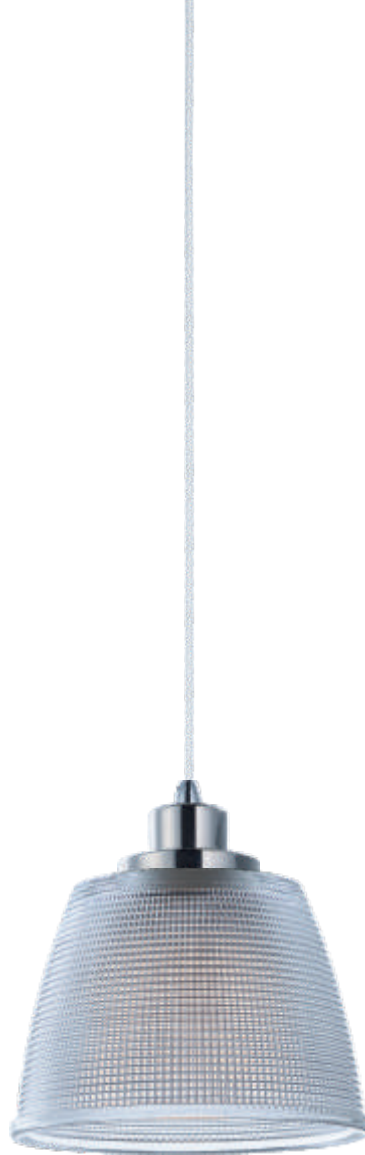

25191CLPN
Pendant
D