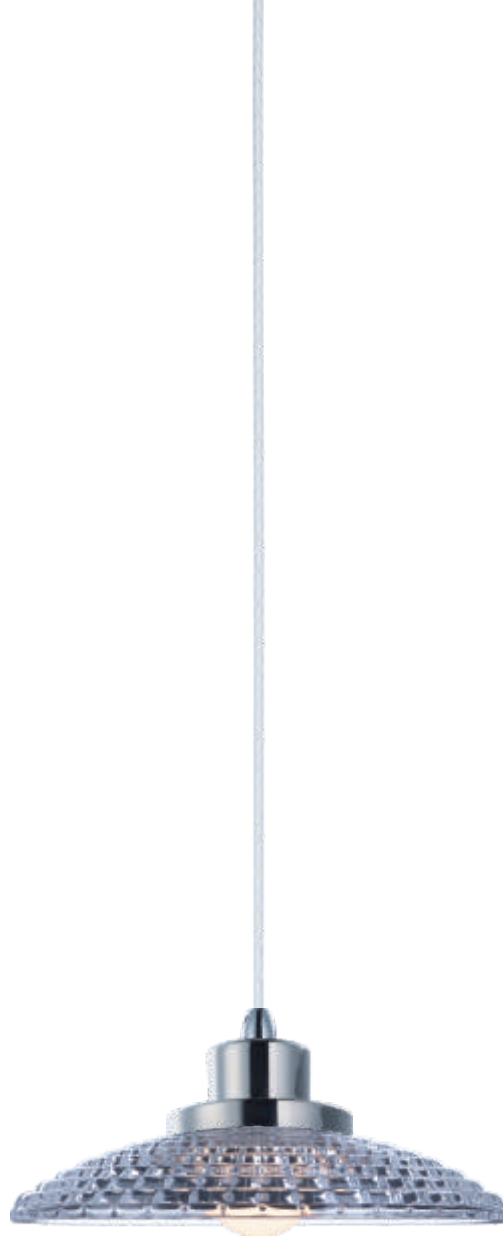

25196CLPN
Pendant

A

	ITEM#	LAMPING	DIMENSION	CRI	LUMENS		Additional Info.
					INIT.	DEL.	
A	25196	1 x 8W LED 3000K (Integrated)	7.75"W x 4.5"H, 125.75"OAH	90+	560	410	LED 120°
B	25197	1 x 8W LED 3000K (Integrated)	9.75"W x 4.5"H, 125.75"OAH	90+	560	490	LED 120°

Finish: Clear glass (CL) Polished Nickle (PN)