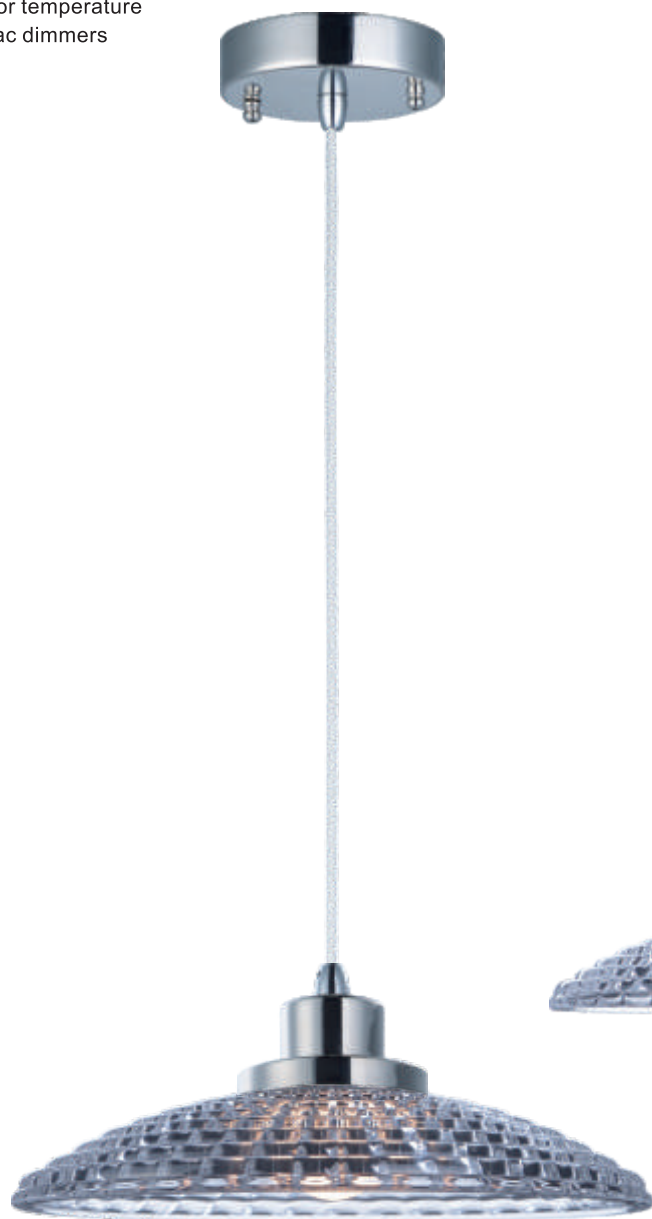

RETRO

- Clear pressed Ribbed glass features AC LED
- CRI 90, 3000K color temperature
- Dimmable with Triac dimmers

25197CLPN
Pendant

B