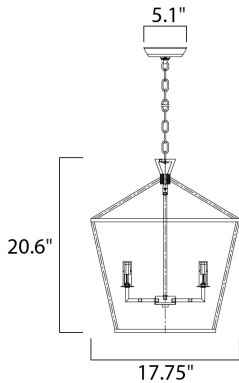

MEASUREMENTS

DIMENSION : 17.75" L x 17.75" W x 20.75" H
 MAX OAH : 62.5" OAH x 26.5" OAH
 CANOPY : 5." W x 1.25" H x 5." L
 HANGING WEIGHT : 8.6 lb

LAMPING

INPUT VOLTAGE : 120V
 BULB : 4 x 60W (NOT INCLUDED), 240W Total
 DIMMABLE : Dimmable
 CRI : NA CRI
 COLOR_TEMP : NAK