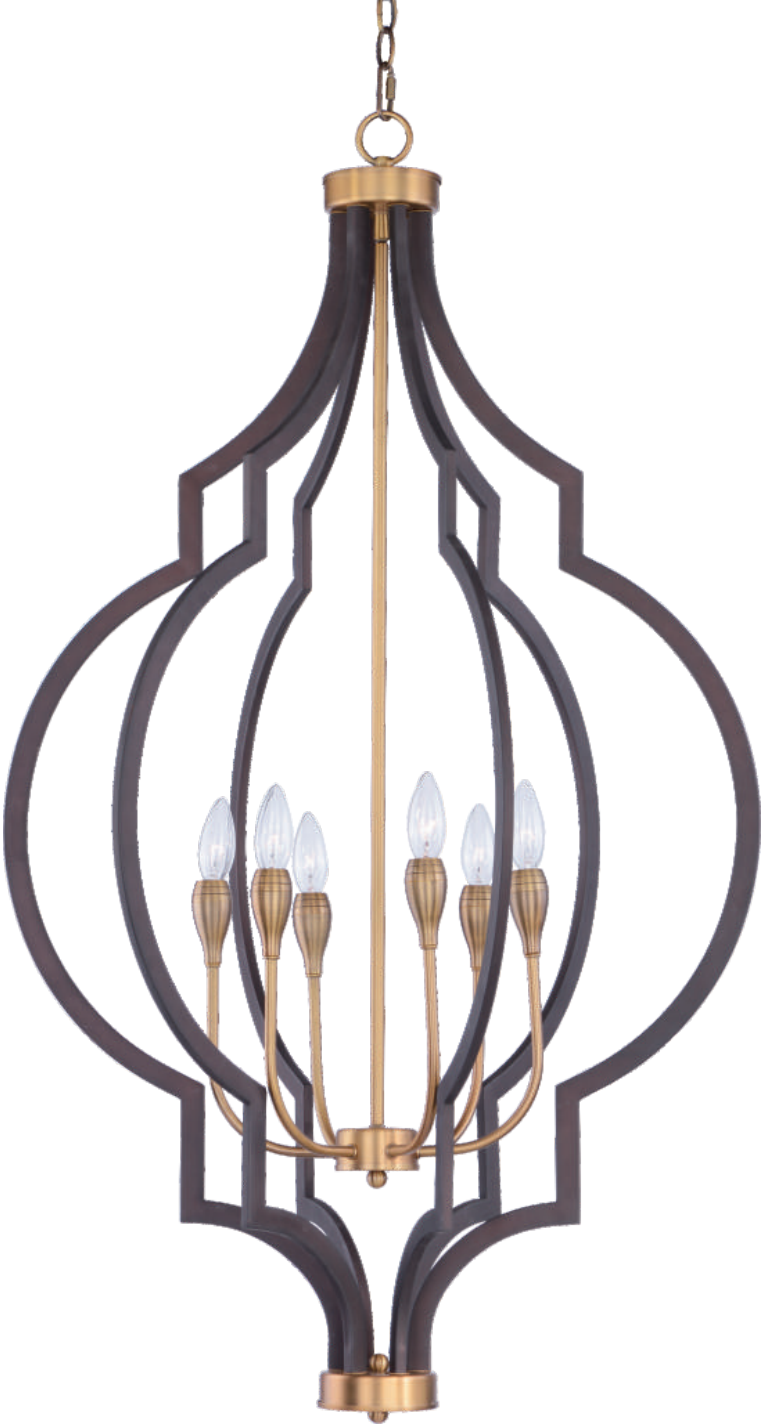

# CREST

Stately lanterns finished in Oil Rubbed Bronze with contrasting Antique Brass clusters provide a classic yet modern approach to lighting. Cast socket covers add an upscale element to this competitive collection.

# CREST

- Stately lanterns in classic forms
- Oil Rubbed Bronze and Antique Brass Elements
- White Linen fabric shade
- Frosted glass diffuser
- LED wall sconce

**20296OIAB**  
Chandelier  
**A**

**20299WLOIAB**  
Pendant  
**B**

	ITEM#	LAMPING	DIMENSION	Additional Info.
<b>A</b>	20296	6 x 60W CA, Incan	26"L x 26"W x 45.25"H, 85.5"OAH	
<b>B</b>	20299	1 x 60W MB, Incan	10"L x 10"W x 15.5"H, 56"OAH	

Finish: White Linen shade (WL) Oil Rubbed Bronze/Antique Brass (OIAB)

# CREST

- Stately lanterns in classic forms
- Oil Rubbed Bronze and Antique Brass Elements
- White Linen fabric shade
- Frosted glass diffuser
- LED wall sconce

• Semi-Flush convertible to pendant

**20291WLOIAB**  
Semi-Flush Mount/Pendant