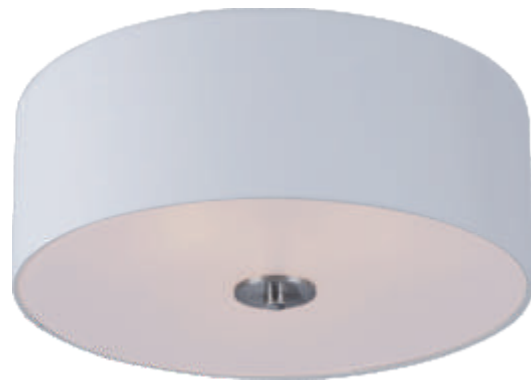

BONGO

This current trend collection of drum shade lighting is available in your choice of Oatmeal with Oil Rubbed Bronze or White Linen with Satin Nickel frames. This collection works in wide variety of décor styles from traditional to contemporary and comes at a very attractive price.

BONGO

- Available in Oil Rubbed Bronze with Oatmeal shade or Satin Nickel with White Linen shade.

10015 OMOI, WLSN
Pendant

A

ITEM#	LAMPING	DIMENSION	Additional Info.
A 10015	5 x 60W CA, Incan.	22"W x 20.75"H	

- Semi-flush convertible to stem hang pendant

10014 OMOI, WLSN
Pendant/Semi-Flush Mount

C

- Pendant convertible to semi-flush for items 10011 & 10014

- Semi-flush convertible to stem hang pendant

10011 OMOI, WLSN
Pendant/Semi-Flush Mount

B

10010 OMOI, WLSN
Flush Mount

A

ITEM#	LAMPING	DIMENSION	Additional Info.
A 10010	3 x 60W MB, Incan.	18"W x 7.75"H	
B 10011	2 x 60W MB, Incan.	13"W x 10.75"H	
C 10014	3 x 60W MB, Incan.	18"W x 11"H	

Finish options: Oatmeal shade(OM) with Oil Rubbed Bronze(OI) or White Linen shade(WL) with Satin Nickel(SN)