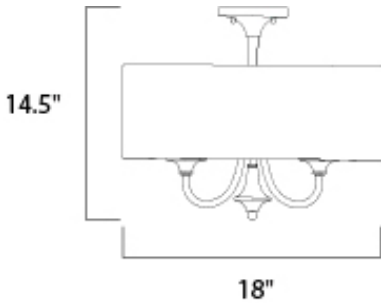

**MEASUREMENTS**

DIMENSION : 18" L x 18" W x 14.5" H  
 CANOPY : 4.75" W x 1.97" H x 4.75" L  
 HANGING WEIGHT : 5.9 lb

**LAMPING**

INPUT VOLTAGE : 120V  
 BULB : 4 x 60W Incandescent E12 Candelabra , 240W Total  
 BULB INCLUDED : (Not Included)  
 DIMMABLE : Yes