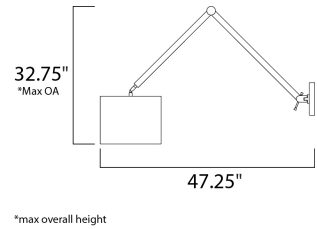

Lighting Your Life Since 1970

Product Specifications - 60133WAPC

Job Name:	Job Type:
Quantity:	Comments:

60133WAPC
Hotel LED 1-Light Wall Sconce

Finish

Polished Chrome

Glass/Shade

Product Category

Measurements

Width	11.00"
Height	19.25"
Length	N/A
Extension	47"
Back Plate Width	5.90"
Back Plate Height	N/A
HCO	N/A
Min Overall Height	19.25"
Max Overall Height	32.75"
Hanging Weight	5.29 lbs
Height Adjustable	Yes
Slope	N/A
Chain Length	N/A
Wire Length	N/A
Canopy Width	N/A
Canopy Height	N/A
Canopy Length	N/A

Shipping

Carton Weight	7.71 lbs
Carton Width	9"
Carton Height	5"
Carton Length	30"
Carton Cubic Feet	0.82
Master Pack	1
Master Pack Weight	N/A
Master Pack Width	N/A
Master Pack Height	N/A
Master Pack Length	N/A
Master Cubic Feet	N/A
UPS Shippable	Yes