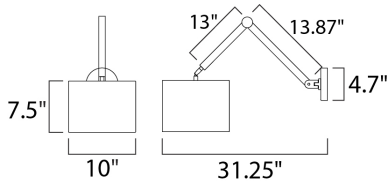

MEASUREMENTS

DIMENSION : 10" W x 7.5" H x 30.25" Ext
 MAX OAH : 20.5" OAH x 4.7" W
 HANGING WEIGHT : 3.75 lb

LAMPING

INPUT VOLTAGE : 120V
 LUMENS : 1,120 Rated
 BULB : 1 x 16W LED E26 Medium , 16W Total
 BULB INCLUDED : (Included)
 DIMMABLE : Electronic Low Voltage (ELV)
 CRI : 90+ CRI
 COLOR_TEMP : 3000K