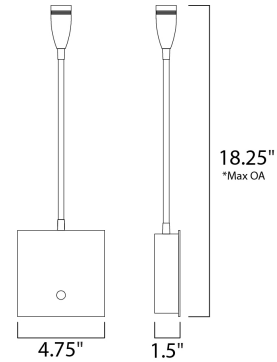

Lighting Your Life Since 1970

Product Specifications - 60100SV

Job Name:	Job Type:
Quantity:	Comments:

60100SV
Hotel LED 1-Light Wall Sconce

Finish
Silver

Glass/Shade

Product Category
Wall Sconce

Lamping

Number of Bulbs	1
Light Type	LED
Bulb Type	PCB
Max Bulb Wattage	3
Max Fixture Wattage	3
Rated Life	
Rated Lumens	±145
Color Temp	3000K
Bulb(s)	Included
Light Up/Down	N/A
Beam Spread	N/A
CRI	80+
Photo Cell Included	N/A
Ballast/Driver/Transformer	No
Dimmable	CL/ELV Dimmer

Measurements

Width	3.75"
Height	17.75"
Length	N/A
Extension	2"
Back Plate Width	4.30"
Back Plate Height	4.30"
HCO	N/A
Min Overall Height	5.50"
Max Overall Height	17.75"
Hanging Weight	1.21 lbs
Height Adjustable	Yes
Slope	N/A
Chain Length	N/A
Wire Length	N/A
Canopy Width	N/A
Canopy Height	N/A
Canopy Length	N/A

Shipping

Carton Weight	1.79 lbs
Carton Width	3"
Carton Height	9"
Carton Length	9"
Carton Cubic Feet	0.14
Master Pack	18
Master Pack Weight	34.61 lbs
Master Pack Width	29.13"
Master Pack Height	10.43"
Master Pack Length	18.50"
Master Cubic Feet	3.25
UPS Shippable	Yes