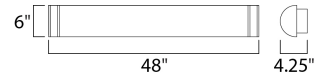

Lighting Your Life Since 1970

Product Specifications - 55536WTSN

Job Name:	Job Type:
Quantity:	Comments:

**55536WTSN**  
Linear LED Bath Vanity

**Finish**

Satin Nickel

**Glass/Shade**

White

**Measurements**

Width	48.00"
Height	6.00"
Length	N/A
Extension	4"
Back Plate Width	48.00"
Back Plate Height	4.25"
HCO	1.25"
Min Overall Height	0.00"
Max Overall Height	N/A
Hanging Weight	8.46 lbs
Height Adjustable	N/A
Slope	N/A
Chain Length	N/A
Wire Length	N/A
Canopy Width	N/A
Canopy Height	N/A
Canopy Length	N/A

**Shipping**

Carton Weight	11.28 lbs
Carton Width	6"
Carton Height	51"
Carton Length	7"
Carton Cubic Feet	1.08
Master Pack	6
Master Pack Weight	67.69 lbs
Master Pack Width	14.37"
Master Pack Height	51.57"
Master Pack Length	17.72"
Master Cubic Feet	7.60
UPS Shippable	Yes