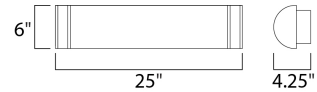

Lighting Your Life Since 1970

Product Specifications - 55534WTSN

Job Name:	Job Type:
Quantity:	Comments:

55534WTSN
Linear LED Bath Vanity

Finish

Satin Nickel

Glass/Shade

White

Measurements

Width	25.00"
Height	6.00"
Length	N/A
Extension	4"
Back Plate Width	24.50"
Back Plate Height	4.25"
HCO	1.25"
Min Overall Height	0.00"
Max Overall Height	N/A
Hanging Weight	4.42 lbs
Height Adjustable	N/A
Slope	N/A
Chain Length	N/A
Wire Length	N/A
Canopy Width	N/A
Canopy Height	N/A
Canopy Length	N/A

Shipping

Carton Weight	6.14 lbs
Carton Width	6"
Carton Height	29"
Carton Length	7"
Carton Cubic Feet	0.61
Master Pack	6
Master Pack Weight	36.82 lbs
Master Pack Width	14.37"
Master Pack Height	28.54"
Master Pack Length	17.72"
Master Cubic Feet	4.21
UPS Shippable	Yes