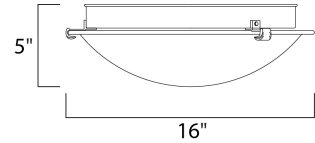

Lighting Your Life Since 1970

Product Specifications - 55526FTSN

Job Name:	Job Type:
Quantity:	Comments:

55526FTSN
Essentials LED Flush Mount

Finish

Satin Nickel

Glass/Shade

Frosted

Measurements

Width	16.00"
Height	5.00"
Length	16.00"
Extension	N/A
Back Plate Width	N/A
Back Plate Height	N/A
HCO	N/A
Min Overall Height	0.00"
Max Overall Height	N/A
Hanging Weight	4.63 lbs
Height Adjustable	N/A
Slope	N/A
Chain Length	N/A
Wire Length	N/A
Canopy Width	13.75"
Canopy Height	1.50"
Canopy Length	13.75"

Shipping

Carton Weight	6.84 lbs
Carton Width	18"
Carton Height	7"
Carton Length	18"
Carton Cubic Feet	1.33
Master Pack	1
Master Pack Weight	N/A
Master Pack Width	N/A
Master Pack Height	N/A
Master Pack Length	N/A
Master Cubic Feet	N/A
UPS Shippable	Yes