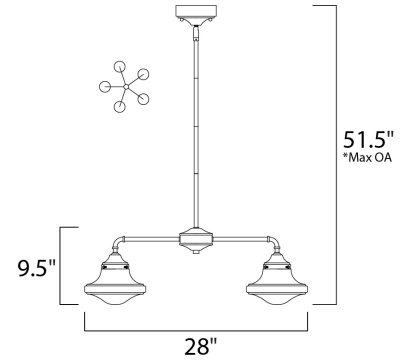

Lighting Your Life Since 1970

Product Specifications - 30245SWSN

Job Name:	Job Type:
Quantity:	Comments:

30245SWSN
New School LED Chandelier

Finish
Satin Nickel

Glass/Shade
Satin White

*max overall height
Product Category
Down Light Chandelier

Lamping

Number of Bulbs	5
Light Type	LED
Bulb Type	PCB
Max Bulb Wattage	
Max Fixture Wattage	33
Rated Life	
Rated Lumens	±2,600
Color Temp	3000K
Bulb(s)	Not Included
Light Up/Down	N/A
Beam Spread	N/A
CRI	90+
Photo Cell Included	N/A
Ballast/Driver/Transformer	No
Dimmable	N/A

Measurements

Width	28.00"
Height	9.50"
Length	28.00"
Extension	N/A
Back Plate Width	N/A
Back Plate Height	N/A
HCO	N/A
Min Overall Height	13.75"
Max Overall Height	51.50"
Hanging Weight	9.70 lbs
Height Adjustable	N/A
Slope	120°
Chain Length	N/A
Wire Length	N/A
Canopy Width	4.96"
Canopy Height	2.44"
Canopy Length	4.96"