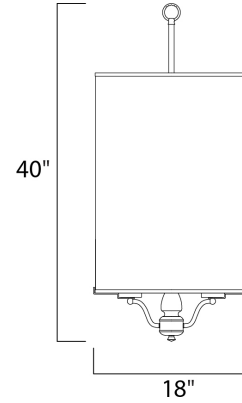

Lighting Your Life Since 1970

Product Specifications - 24557TSOI

Job Name:	Job Type:
Quantity:	Comments:

24557TSOI
Lucid 6-Light Pendant

Finish

Oil Rubbed Bronze

Glass/Shade

Product Category

Measurements

Width	19.00"
Height	40.00"
Length	19.00"
Extension	N/A
Back Plate Width	N/A
Back Plate Height	N/A
HCO	N/A
Min Overall Height	0.00"
Max Overall Height	40.00"
Hanging Weight	14.33 lbs
Height Adjustable	N/A
Slope	N/A
Chain Length	N/A
Wire Length	N/A
Canopy Width	4.75"
Canopy Height	1.00"
Canopy Length	4.75"

Shipping

Carton Weight	15.96 lbs
Carton Width	21"
Carton Height	33"
Carton Length	21"
Carton Cubic Feet	8.29
Master Pack	1
Master Pack Weight	N/A
Master Pack Width	N/A
Master Pack Height	N/A
Master Pack Length	N/A
Master Cubic Feet	N/A
UPS Shippable	Yes