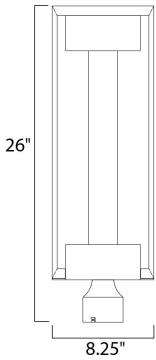

**MEASUREMENTS**

DIMENSION : 8.25" L x 8.25" W x 26" H  
 HANGING WEIGHT : 8.58 lb

**LAMPING**

INPUT VOLTAGE : 120V  
 LUMENS : 480 Rated  
 BULB : 1 x 10W LED PCB Integrated , 10W Total  
 BULB INCLUDED : (Integrated)  
 DIMMABLE : No  
 CRI : 80+ CRI  
 COLOR\_TEMP : 3500K