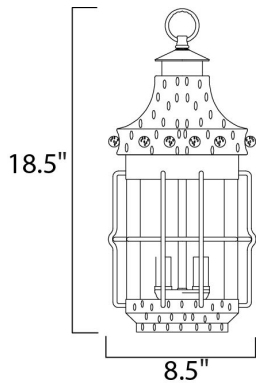

**PRODUCT DESCRIPTION**

Nantucket is a traditional, early American style collection from Maxim Lighting International in Country Forge finish with Seedy glass.

**MEASUREMENTS**

DIMENSION : 8.5" L x 8.5" W x 18.5" H  
 MAX OAH : 92.75" OAH  
 HANGING WEIGHT : 9.92 lb

**LAMPING**

INPUT VOLTAGE : 120V  
 LUMENS : 2,016 Rated  
 BULB : 3 x 60W Incandescent E12 Candelabra , 180W Total  
 BULB INCLUDED : (Not Included)  
 DIMMABLE : Yes

**FINISHES OPTION**

 Country Forge

**GLASS**