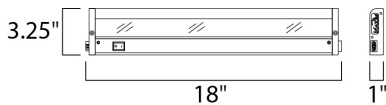

MEASUREMENTS

DIMENSION : 18." L x 3.25" W x 1.25" H
 HANGING WEIGHT : 1.33 lb

LAMPING

LUMENS : 840 Rated
 BULB : 1 x 12W (INCLUDED), 12W Total
 DIMMABLE : Dimmable
 CRI : 90+ CRI
 COLOR_TEMP : 2700/3200K