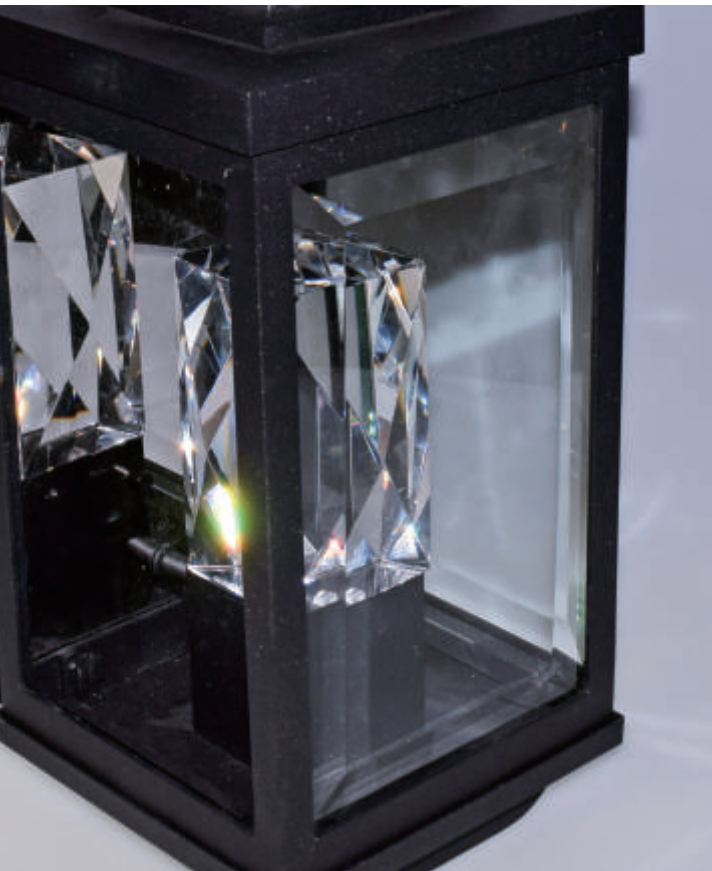

# MANDEVILLE

This stately design features a solid Beveled Crystal beacon which is illuminated from below creating a prestigious warm welcome. Encased in a classical traditional frame, finished in Galaxy Black, is a down light which creates a beautiful lighting effect.

# MANDEVILLE

- Traditional frame finished in Galaxy Black with Clear Beveled Glass panels
- Coordinating Stainless Steel panels reflect Large K9 Crystal
- Dimmable, CRI 90
- Additional down light for added illumination
- Title 24 Compliant for Indoor Applications
- CRI 90+
- T24 for outdoor use

**53524 CLGBK, CLGBZ**  
LED Outdoor Wall

**A**

**53526 CLGBK, CLGBZ**  
LED Outdoor Wall

**B**

	ITEM#	LAMPING	DIMENSION	HCO	BP	CRI	LUMENS	Additional Info.
<b>A</b>	53524	4.5+8.5W LED PCB (Incl.)	7"W x 16"H x 7"Ext.	6"	6.75"W x 11"H	90+	910	For Outdoor Use
<b>B</b>	53526	8.5+8.5W LED PCB (Incl.)	9"W x 18"H x 9.25"Ext.	7"	8.75"W x 12.5"H	90+	1190	For Outdoor Use

Finish Options: Clear glass(CL) Galaxy Black(GBK) Galaxy Bronze(GBZ)