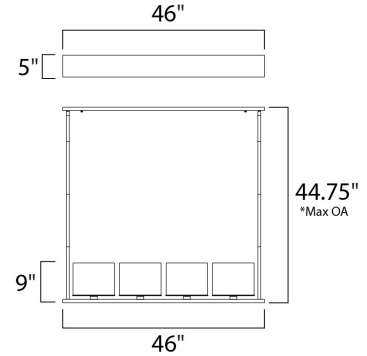

Lighting Your Life Since 1970

Product Specifications - 43814LNDBZ

Job Name:	Job Type:
Quantity:	Comments:

43814LNDBZ
Tribeca LED 4-Light Pendant

Finish

Dark Bronze

Glass/Shade

*max overall height
Product Category
Linear Pendant

Lamping

Number of Bulbs	4
Light Type	LED
Bulb Type	GU24
Max Bulb Wattage	9
Max Fixture Wattage	36
Rated Life	
Rated Lumens	±3,920
Color Temp	3000K
Bulb(s)	Included
Light Up/Down	N/A
Beam Spread	N/A
CRI	90+
Photo Cell Included	N/A
Ballast/Driver/Transformer	No
Dimmable	Standard

Measurements

Width	9.75"
Height	9.00"
Length	46.00"
Extension	N/A
Back Plate Width	N/A
Back Plate Height	N/A
HCO	N/A
Min Overall Height	14.75"
Max Overall Height	44.75"
Hanging Weight	23.98 lbs
Height Adjustable	Yes
Slope	N/A
Chain Length	N/A
Wire Length	120"
Canopy Width	5.00"
Canopy Height	0.75"
Canopy Length	46.00"

Shipping

Carton Weight	35.20 lbs
Carton Width	17"
Carton Height	15"
Carton Length	53"
Carton Cubic Feet	7.36
Master Pack	1
Master Pack Weight	N/A
Master Pack Width	N/A
Master Pack Height	N/A
Master Pack Length	N/A
Master Cubic Feet	N/A
UPS Shippable	Yes