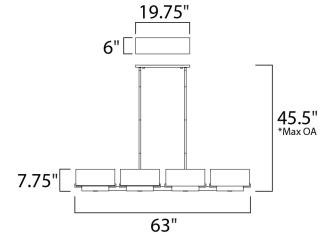

Lighting Your Life Since 1970

Product Specifications - 43666LNDBZ

Job Name:	Job Type:
Quantity:	Comments:

43666LNDBZ
Esquire 12-Light Pendant

*max overall height

Finish

Dark Bronze

Glass/Shade

Product Category

Linear Pendant

Lamping

Number of Bulbs	12
Light Type	LED
Bulb Type	GU24
Max Bulb Wattage	9
Max Fixture Wattage	108
Rated Life	
Rated Lumens	±8,610
Color Temp	3000K
Bulb(s)	Included
Light Up/Down	N/A
Beam Spread	N/A
CRI	90+
Photo Cell Included	N/A
Ballast/Driver/Transformer	Yes
Dimmable	Standard

Measurements

Width	13.75"
Height	7.75"
Length	63.00"
Extension	N/A
Back Plate Width	N/A
Back Plate Height	N/A
HCO	N/A
Min Overall Height	15.50"
Max Overall Height	45.50"
Hanging Weight	34.76 lbs
Height Adjustable	Yes
Slope	N/A
Chain Length	N/A
Wire Length	120"
Canopy Width	6.00"
Canopy Height	0.75"
Canopy Length	19.75"

Shipping

Carton Weight	45.76 lbs
Carton Width	18"
Carton Height	10"
Carton Length	71"
Carton Cubic Feet	7.35
Master Pack	1
Master Pack Weight	N/A
Master Pack Width	N/A
Master Pack Height	N/A
Master Pack Length	N/A
Master Cubic Feet	N/A
UPS Shippable	Yes