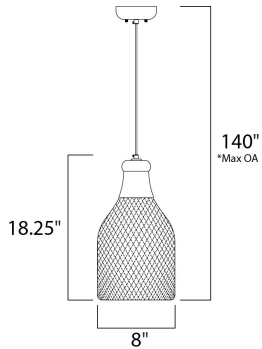

*max overall height

MEASUREMENTS

- DIMENSION : 14" W x 24.5" H
- MAX OAH : 63" OAH
- CANOPY : 5" W x 0.75" H x 5" L
- HANGING WEIGHT : 5.18 lb

LAMPING

- INPUT VOLTAGE : 120V
- BULB : 3 x 60W Incandescent E12 Candelabra , 180W Total
- BULB INCLUDED : (Not Included)
- DIMMABLE : Y