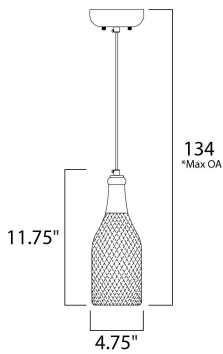

*max overall height

MEASUREMENTS

DIMENSION : 12" W x 16" H x 5.25" Ext
 MAX OAH : 5" W x 0.75" H
 HANGING WEIGHT : 1.9 lb

LAMPING

INPUT VOLTAGE : 120V
 BULB : 2 x 60W Incandescent E12 Candelabra , 120W Total
 BULB INCLUDED : (Not Included)
 DIMMABLE : Y
 LIGHTING_DIRECTION : Omni