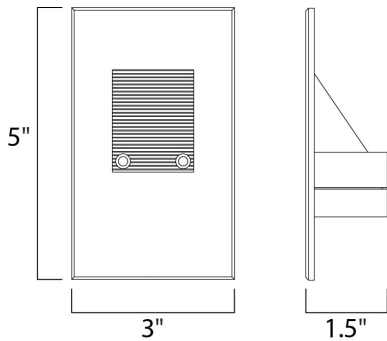

PRODUCT DESCRIPTION

Step and pathway lighting suitable for interior or exterior application. Designed to install into a single gang box and is line voltage so additional transformers are not needed. Available in Aluminum, White, Black, or Bronze and both horizontal wide beam or vertical narrow beam spread.

MEASUREMENTS

DIMENSION : 3" W x 5" H x 1.5" Ext
 MAX OAH : 5" W x 3" H
 HANGING WEIGHT : 0.77 lb

LAMPING

INPUT VOLTAGE : 120V
 LUMENS : 280 Rated (112 Del.)
 BULB : 1 x 4W LED PCB Integrated , 4W Total
 BULB INCLUDED : (Integrated)
 DIMMABLE : No
 CRI : 80+ CRI
 COLOR_TEMP : 3000K
 LIGHTING_DIRECTION : Down