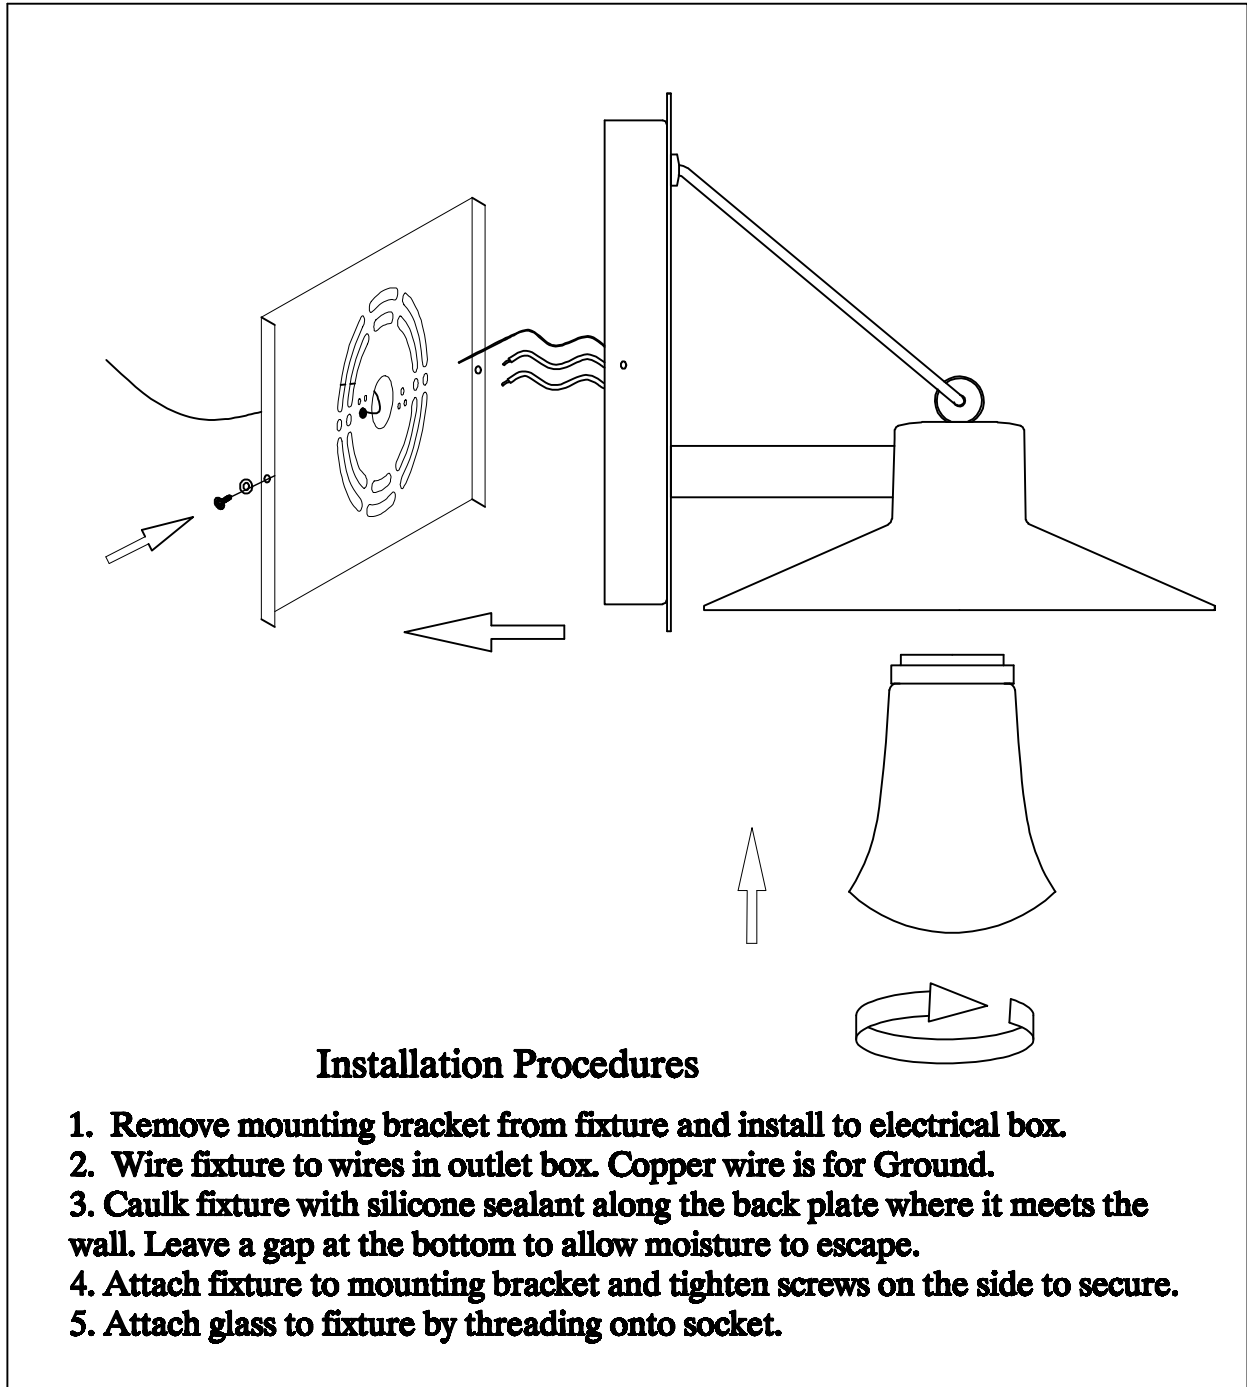

PRODUCT NAME: Civic
ITEM NUMBER: 54362

Please consult your electrician for hanging fixture and wiring.

11W LED

**PRODUCTS ARE NOT INENDED
FOR COMMERCIAL USE.**

MADE IN CHINA
Page 1 of (2)

PRODUCT NAME: Civic
ITEM NUMBER: 54362

CAUTION: Before starting the installation, disconnect the power by turning off the circuit breaker or by removing the fuse at the fuse box.

Carefully unpack and identify all parts before assembly

**PRODUCTS ARE NOT INENDED
FOR COMMERCIAL USE.**