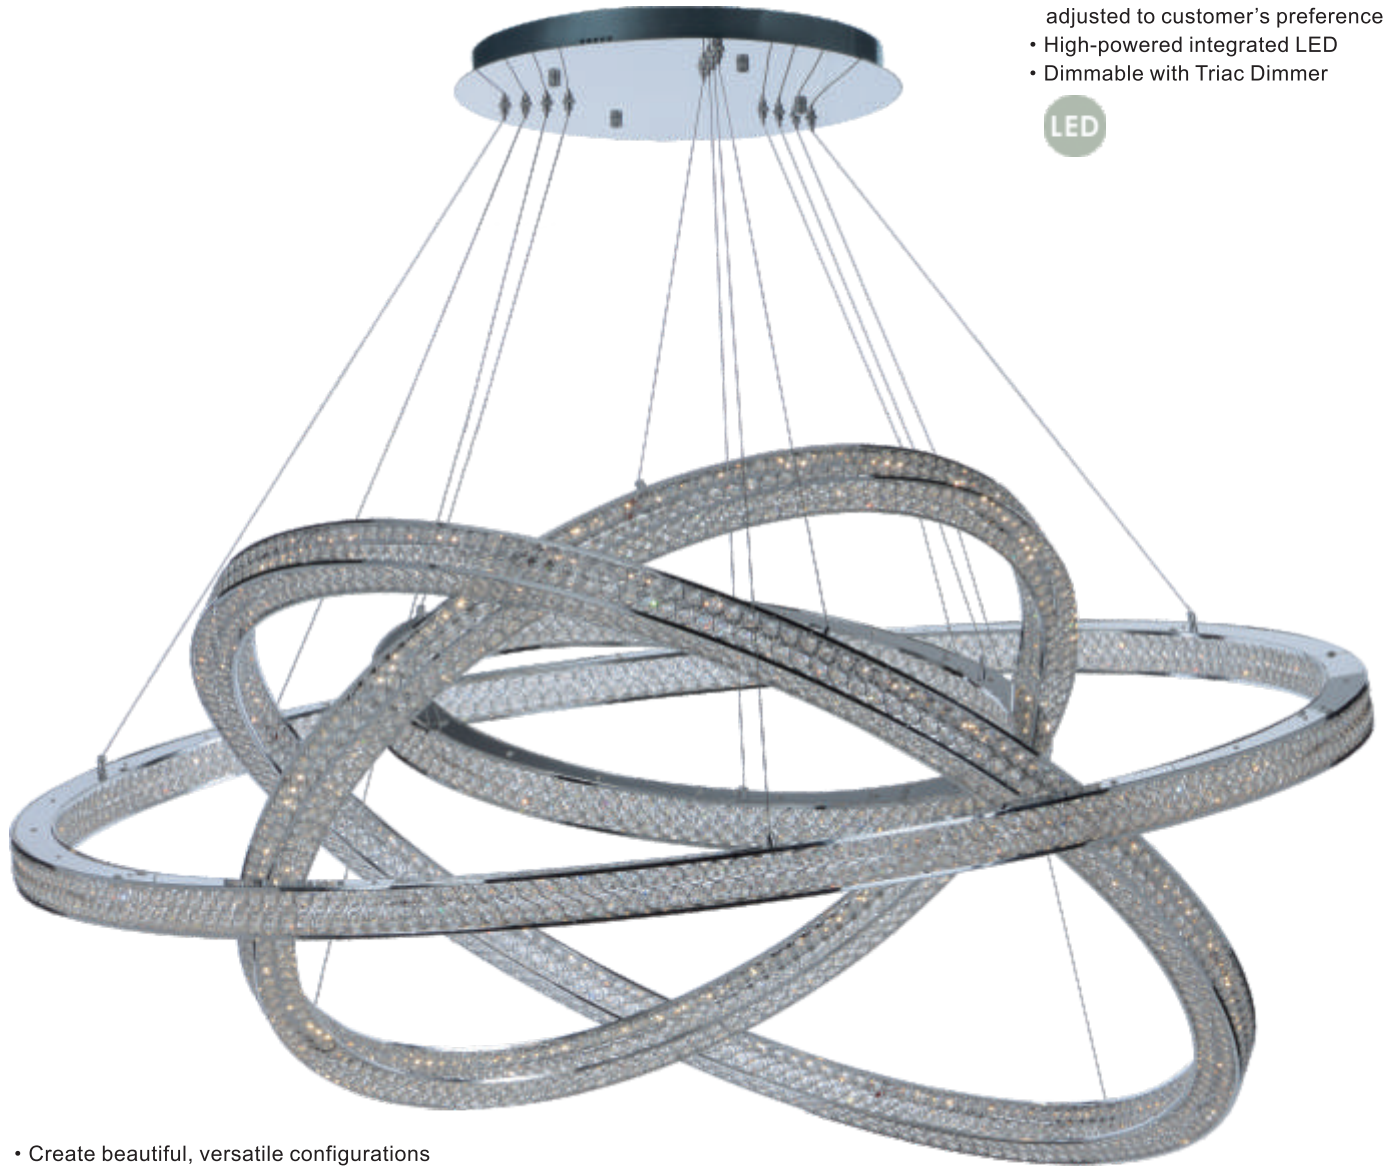

ETERNITY

Frames of metal rings encased with Beveled Crystal jewels are finished in Polished Chrome. Suspended by cables as if floating in air, these rings cast rainbows of light when illuminated by the integrated LED.

ETERNITY

- Polished Chrome rings inset with Beveled Crystal jewels
- Rings in different sizes can be adjusted to customer's preference
- High-powered integrated LED
- Dimmable with Triac Dimmer

• Create beautiful, versatile configurations

- Polished Chrome rings inset with Beveled Crystal jewels
- Rings in different sizes can be adjusted to customer's preference
- High-powered integrated LED
- Dimmable with Triac Dimmer

LED

- Create beautiful, versatile configurations