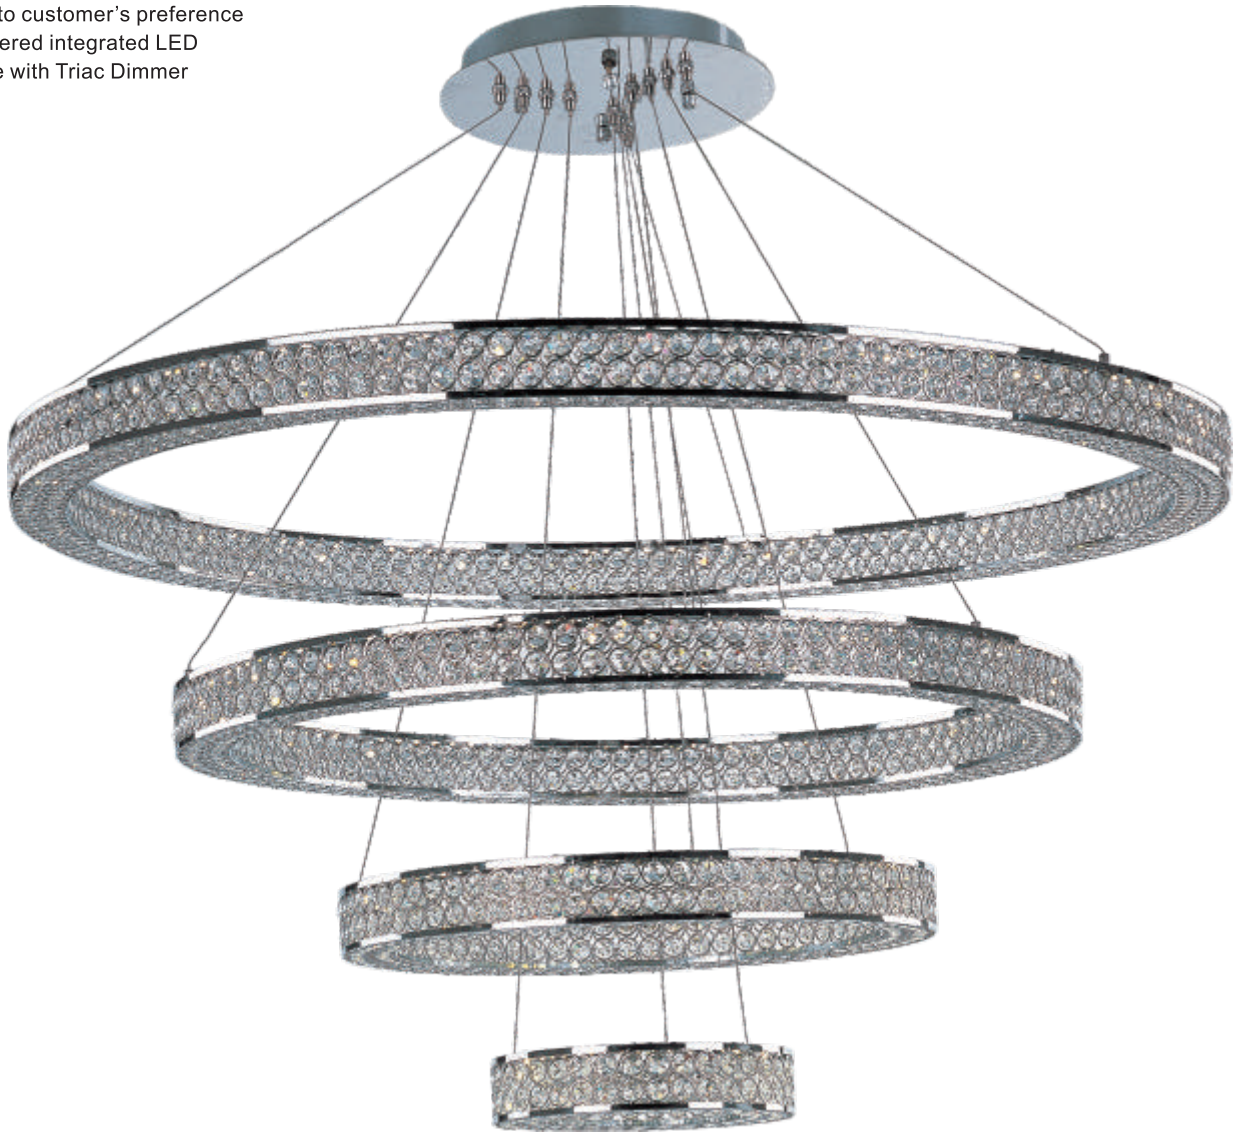

ETERNITY

Frames of metal rings encased with Beveled Crystal jewels are finished in Polished Chrome. Suspended by cables as if floating in air, these rings cast rainbows of light when illuminated by the integrated LED.

ETERNITY

- Polished Chrome rings inset with Beveled Crystal jewels
- Rings in different sizes can be adjusted to customer's preference
- High-powered integrated LED
- Dimmable with Triac Dimmer

• Create beautiful, versatile configurations

39779BCPC
Chandelier

ITEM#	LAMPING	DIMENSION	CRI	LUMENS	Additional Info.
A 39779	119.4W LED PCB 3000K (Integrated)	60"D x 2.75"H, 177"OAH	80+	8358	

Finish: Beveled Crystal (BC) Polished Chrome (PC)

ETERNITY

- Polished Chrome rings inset with Beveled Crystal jewels
- Rings in different sizes can be adjusted to customer's preference
- High-powered integrated LED
- Dimmable with Triac Dimmer

LED

- Create beautiful, versatile configurations