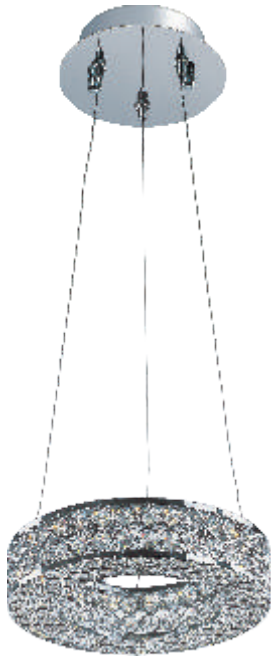

ETERNITY

Frames of metal rings encased with Beveled Crystal jewels are finished in Polished Chrome. Suspended by cables as if floating in air, these rings cast rainbows of light when illuminated by the integrated LED.

39779BCPC
Chandelier

ITEM#	LAMPING	DIMENSION	CRI	LUMENS	Additional Info.
A 39779	119.4W LED PCB 3000K (Integrated)	60"D x 2.75"H, 177"OAH	80+	8358	

Finish: Beveled Crystal (BC) Polished Chrome (PC)

ETERNITY

LED

39775BCPC
Pendant
A

39776BCPC
Pendant
B

	ITEM#	LAMPING	DIMENSION	CRI	LUMENS	Additional Info.
A	39775	38.4W LED PCB 3000K (Integrated)	50"D x 2.75"H, 118"OAH	80+	2688	LED 
B	39776	48W LED PCB 3000K (Integrated)	60"D x 2.75"H, 118"OAH	80+	3360	LED 

Finish: Beveled Crystal (BC) Polished Chrome (PC)

39772BCPC
Pendant

D

39771BCPC
Pendant

C

39773BCPC
Pendant

E

ITEM#	LAMPING	DIMENSION	CRI	LUMENS	Additional Info.
C 39771	6W LED PCB 3000K (Integrated)	10"D x 2.25"H, 118"OAH	80+	420	LED
D 39772	9W LED PCB 3000K (Integrated)	19.5"D x 2.25"H, 118"OAH	80+	630	LED
E 39773	15W LED PCB 3000K (Integrated)	30"D x 2.25"H, 118"OAH	80+	1050	LED