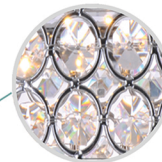

# ETERNITY

**MAXIM**<sup>®</sup>

Rings of Polished Chrome welded together around frame

Beveled crystal jewels encased in frame

Different sized rings can be adjusted to your preference

High-powered integrated LED in 3000k and dimmable