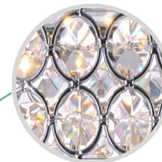

The

ETERNITY

MAXIM[®]

Rings of Polished Chrome welded together around frame

Beveled crystal jewels encased in frame

Different sized rings can be adjusted to your preference

High-powered integrated LED in 3000k and dimmable