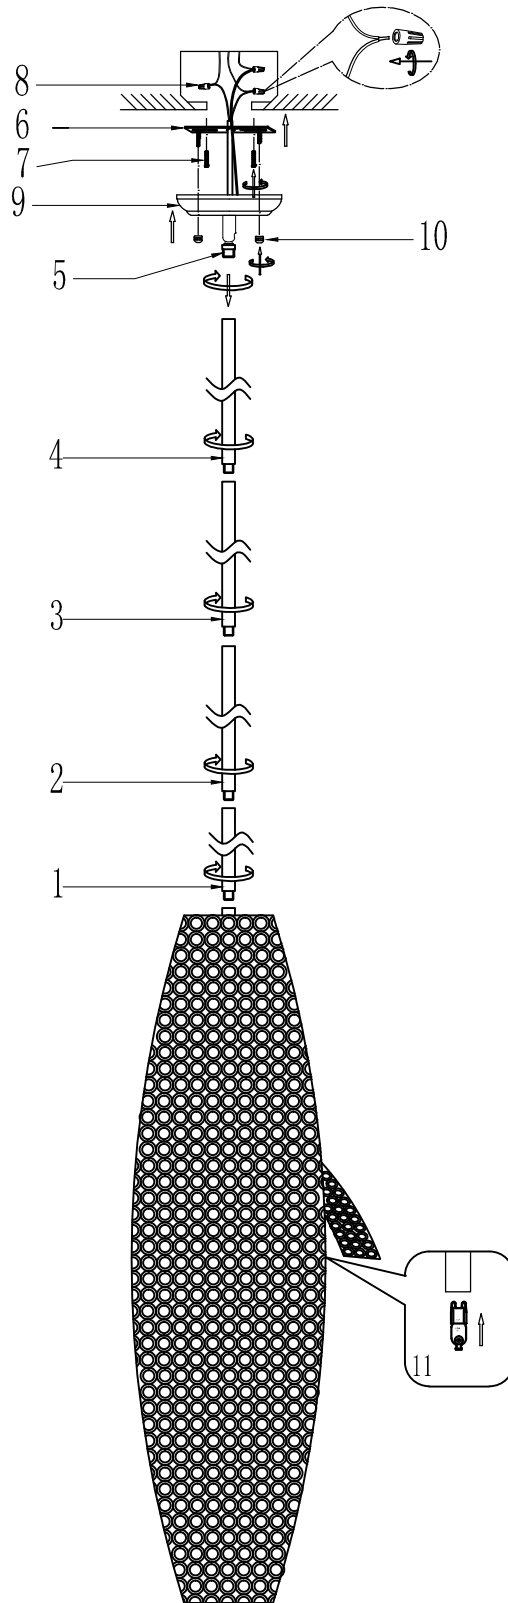

Installation Instructions Model 39883BCBZ

FEATURE

● Lamp Type: G9 8xMAX 40W 120V~60HZ

The lamp is for indoor use only