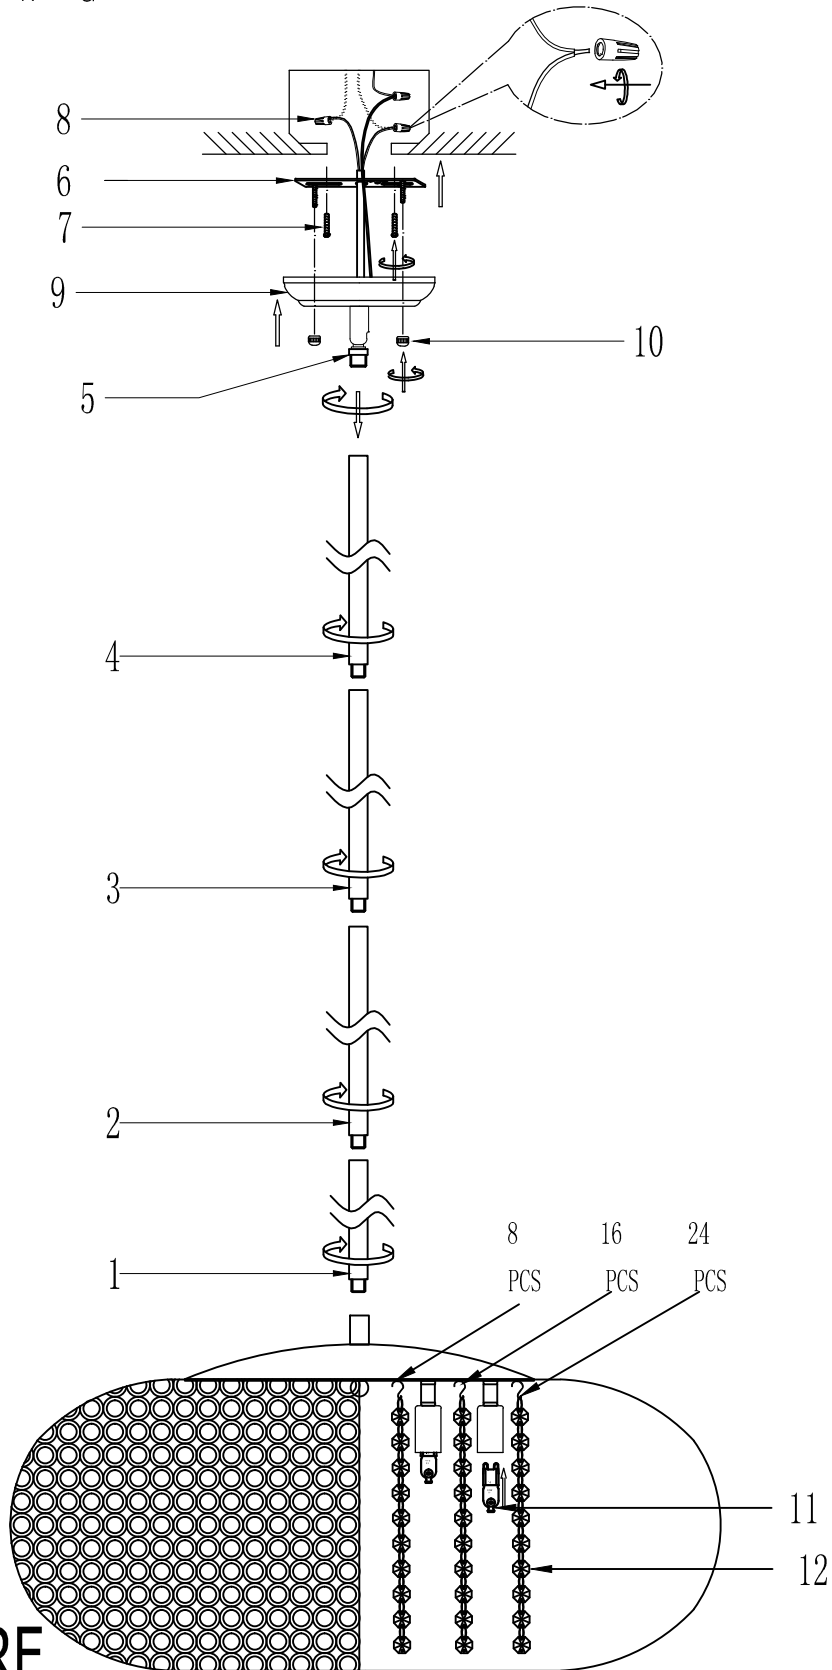

Installation Instructions

Model 39879BCBZ

FEATURE

● Lamp Type: G9 9xMAX 40W 120V~60HZ

The lamp is for indoor use only