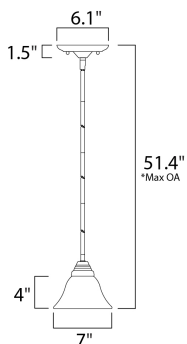

FINISHES OPTION

-  Filbert FL
-  Light Gold LG
-  Oil Rubbed Bronze OI
-  Oil Rubbed Bronze OI
-  Oil Rubbed Bronze OI
-  Satin Nickel SN
-  Satin Nickel SN

*max overall height

MEASUREMENTS

DIMENSION : 6.5" W x 5" H
 MAX OAH : 52.5" OAH
 HANGING WEIGHT : 2.6 lb