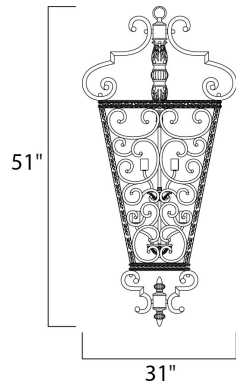

PRODUCT DESCRIPTION

Classic form marrying ornate trim with the gentle curves of flat bar design painted in Kentucky Bronze. The smooth lines of the Latte glass shades add softness to the overall look. The entry lanterns display intricate detail and make for a grand entrance.

MEASUREMENTS

DIMENSION : 31" L x 31" W x 51" H
 HANGING WEIGHT : 49.38 lb

LAMPING

INPUT VOLTAGE : 120V
 LUMENS : 5,376 Rated
 BULB : 8 x 60W Incandescent E12 Candelabra , 480W Total
 BULB INCLUDED : (Not Included)
 DIMMABLE : Yes