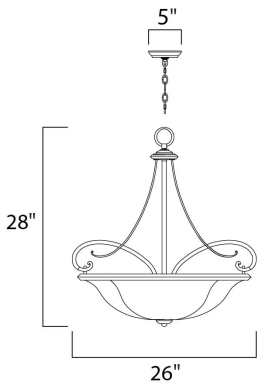

**PRODUCT DESCRIPTION**

Tapered metal ribbons forged into a flowing form and finished in a heavy textured Rustic Burnished finish. The beveled soft square Frost Lichen shades enhance this bold and masculine look.

**MEASUREMENTS**

DIMENSION : 26" L x 26" W x 28" H  
 MAX OAH : 102" OAH  
 CANOPY : 5" W x 1" H x 5" L  
 HANGING WEIGHT : 32 lb

**LAMPING**

INPUT VOLTAGE : 120V  
 LUMENS : 4,600 Rated  
 BULB : 4 x 60W Incandescent E26 Medium , 240W Total  
 BULB INCLUDED : (Not Included)  
 DIMMABLE : Yes