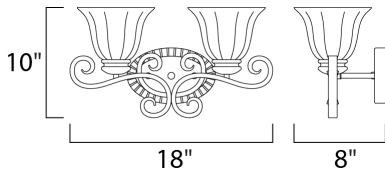

PRODUCT DESCRIPTION

A curvaceous metal frame finished in Platinum Dusk tastefully support fluted Wilshire glass shades.

MEASUREMENTS

DIMENSION : 18" W x 10" H x 8" Ext
 BACK PLATE : 8" W x 5" H
 HANGING WEIGHT : 4.98 lb