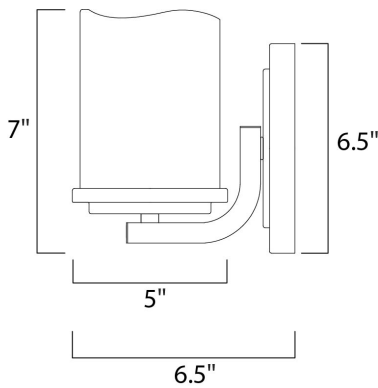

MEASUREMENTS

DIMENSION : 5" W x 7" H x 6.5" Ext
 MAX OAH : 4.75" W x 6.5" H
 HANGING WEIGHT : 3.53 lb

LAMPING

INPUT VOLTAGE : 120V
 LUMENS : 1,150 Rated
 BULB : 1 x 60W Incandescent E26 Medium , 60W Total
 BULB INCLUDED : (Not Included)
 DIMMABLE : Yes
 LIGHTING_DIRECTION : Up