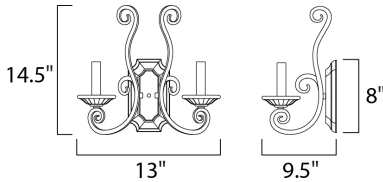

**PRODUCT DESCRIPTION**

This decorative classic in Oil Rubbed Bronze finish is both dramatic and subtle, with or without shades.

**MEASUREMENTS**

DIMENSION : 13" W x 14.5" H x 9.5" Ext  
 MAX OAH : 4.57" W x 8" H  
 HANGING WEIGHT : 3.26 lb