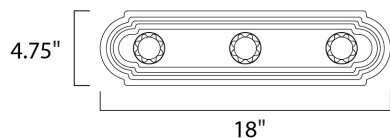

MEASUREMENTS

DIMENSION : 18" W x 4.75" H x 5" Ext
 BACK PLATE : 4" W x 14" H x 2.3" HCO
 HANGING WEIGHT : 1.28 lb

LAMPING

INPUT VOLTAGE : 120V
 LUMENS : 3,450 Rated
 BULB : 3 x 60W Incandescent E26 Medium , 180W Total
 BULB INCLUDED : (Not Included)
 DIMMABLE : Yes

FINISHES OPTION

-  Country Stone
-  Oil Rubbed Bronze
-  Pewter
-  Polished Brass
-  Polished Brass / Chrome
-  Polished Chrome
-  Satin Nickel

MATERIAL

Steel

RATINGS

cETLus
 Damp Location

ADDITIONAL

INSTALL UP/DOWN: Up/Dn
 RATED LIFE 2500 Hours
 OPERATING TEMPERATURE:
 -20°C (-4°F), 40°C (104°F)