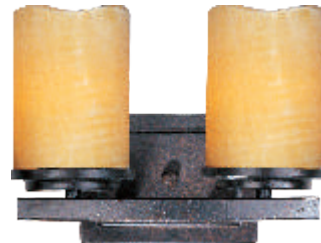

LUMINOUS

Simple straight line frames fashioned in minimalist style finished in our Rustic Ebony are electrified by the warmth and beauty of the Stone Candle shades. These shades are carved out of solid stone and each has a personality of its own.

21144SCRE
Chandelier

A

• Shown with 12"stem
Total drop as shown 37"

21145SCRE
Chandelier

B

• Shown with 12"stem
Total drop as shown 41.5"

	ITEM#	LAMPING	DIMENSION	Additional Info.
A	21144	4 x 60W MB, Incan.	24"W x 20"H, 37"OAH	120°
B	21145	8 x 60W MB, Incan.	28.5"W x 24.5"H, 41.5"OAH	120°

Finish: Stone Candle glass (SC) Rustic Ebony (RE)

21148SCRE
Chandelier

E

21141SCRE
Wall Sconce

C

21142SCRE
Bath Vanity

D

	ITEM#	LAMPING	DIMENSION	Additional Info.
C	21141	1 x 60W MB, Incan.	5"W x 7"H x 6.5"Ext.	
D	21142	2 x 60W MB, Incan.	11"W x 7.5"H x 6"Ext.	
E	21148	6 x 60W MB, Incan.	45"L x 5"W x 17"H	

Finish: Stone Candle glass (SC) Rustic Ebony (RE)