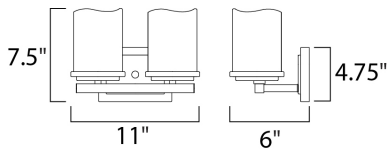

MEASUREMENTS

DIMENSION : 11" W x 7.5" H x 6" Ext
 BACK PLATE : 6.5" W x 4.75" H
 HANGING WEIGHT : 4.41 lb

LAMPING

INPUT VOLTAGE : 120V
 LUMENS : 2,300 Rated
 BULB : 2 x 60W Incandescent E26 Medium , 120W Total
 BULB INCLUDED : (Not Included)
 DIMMABLE : Yes
 LIGHTING_DIRECTION : Up