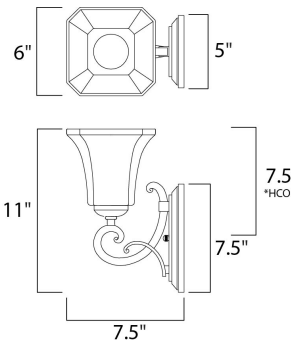

PRODUCT DESCRIPTION

Tapered metal ribbons forged into a flowing form and finished in a heavy textured Rustic Burnished finish. The beveled soft square Frost Lichen shades enhance this bold and masculine look.

MEASUREMENTS

DIMENSION : 6" W x 11" H x 7.5" Ext
MAX OAH : 5" W x 7.5" H
HANGING WEIGHT : 3.3 lb

LAMPING

INPUT VOLTAGE : 120V
LUMENS : 1,150 Rated
BULB : 1 x 60W Incandescent E26 Medium , 60W Total
BULB INCLUDED : (Not Included)
DIMMABLE : Yes

FINISHES OPTION

Rustic Burnished

GLASS

Frost Lichen FL

MATERIAL

Steel

RATINGS

cETLus
Damp Location

ADDITIONAL

INSTALL UP/DOWN: Up/Dn
RATED LIFE 2500 Hours
OPERATING TEMPERATURE:
-20°C (-4°F), 40°C (104°F)

Always consult a qualified electrician before installing any lighting product.