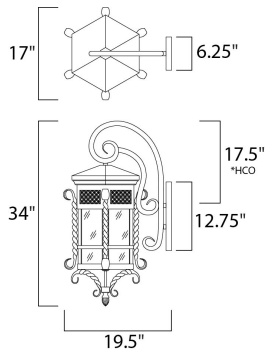

PRODUCT DESCRIPTION

Scottsdale is a traditional, Mediterranean style collection from Maxim Lighting International in Country Forge finish with Seedy glass.