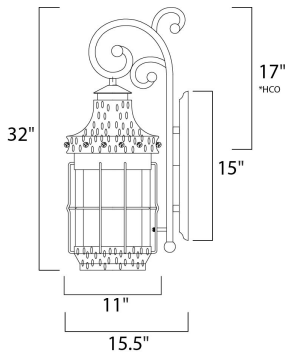

PRODUCT DESCRIPTION

Nantucket is a traditional, early American style collection from Maxim Lighting International in Country Forge finish with Seedy glass.

MEASUREMENTS

DIMENSION : 11" W x 32" H x 15.5" Ext
BACK PLATE : 5.25" W x 15" H x 17" HCO
HANGING WEIGHT : 21.61 lb

LAMPING

INPUT VOLTAGE : 120V
LUMENS : 2,688 Rated
BULB : 4 x 60W Incandescent E12 Candelabra , 240W Total
BULB INCLUDED : (Not Included)
DIMMABLE : Yes

FINISHES OPTION

Country Forge

GLASS

Seedy CD

MATERIAL

Steel + Glass

RATINGS

cETLus
Wet Location

ADDITIONAL

RATED LIFE 1500 Hours
OPERATING TEMPERATURE:
-20°C (-4°F), 40°C (104°F)

Always consult a qualified electrician before installing any lighting product.