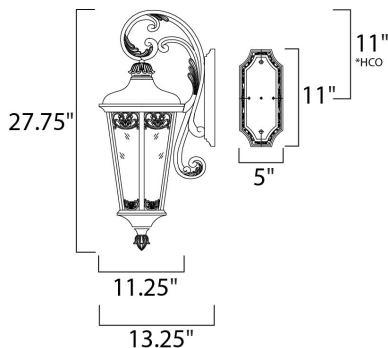

PRODUCT DESCRIPTION

Maxim Lighting's Lexington VX Collection is made with Vivex, a material twice the strength of resin, is non-corrosive, UV resistant and backed with a 5-Year Limited Warranty. Lexington VX features our Colonial Umber finish and Night Shade glass.

MEASUREMENTS

- DIMENSION : 11.5" W x 28" H x 13.5" Ext
- BACK PLATE : 5" W x 11" H x 11" HCO
- HANGING WEIGHT : 10.14 lb

LAMPING

- INPUT VOLTAGE : 120V
- LUMENS : 2,016 Rated
- BULB : 3 x 40W Incandescent E12 Candelabra , 120W Total
- BULB INCLUDED : (Not Included)
- DIMMABLE : Yes

FINISHES OPTION

- Colonial Umber

GLASS

- Night Shade NS

MATERIAL

- Vivex Resin Composite + Glass

RATINGS

- cETLus
- Wet Location

ADDITIONAL

- RATED LIFE 1500 Hours
- OPERATING TEMPERATURE: -20°C (-4°F), 40°C (104°F)

Always consult a qualified electrician before installing any lighting product.