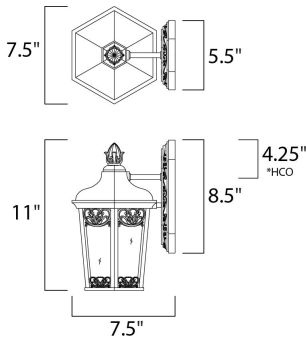

PRODUCT DESCRIPTION

Maxim Lighting's Lexington VX Collection is made with Vivex, a material twice the strength of resin, is non-corrosive, UV resistant and backed with a 5-Year Limited Warranty. Lexington VX features our Colonial Umber finish and Night Shade glass.

MEASUREMENTS

DIMENSION : 7.5" W x 11" H x 7.5" Ext
BACK PLATE : 5.5" W x 8.5" H x 4.25" HCO
HANGING WEIGHT : 3.09 lb

LAMPING

INPUT VOLTAGE : 120V
LUMENS : 1,150 Rated
BULB : 1 x 60W Incandescent E26 Medium , 60W Total
BULB INCLUDED : (Not Included)
DIMMABLE : Yes

FINISHES OPTION

Colonial Umber

GLASS

Night Shade NS

MATERIAL

Vivex Resin Composite + Glass

RATINGS

cETLus
Wet Location

ADDITIONAL

RATED LIFE 2500 Hours
OPERATING TEMPERATURE:
-20°C (-4°F), 40°C (104°F)

Always consult a qualified electrician before installing any lighting product.