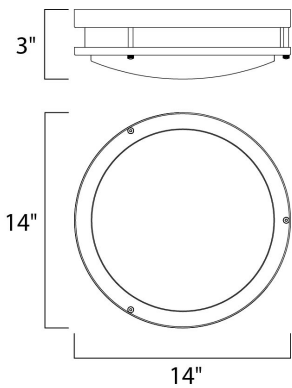

PRODUCT DESCRIPTION

Linear LED features energy efficient and low maintenance lighting with linear frames of metal finished in Satin Nickel and White acrylic diffusers.

MEASUREMENTS

DIMENSION : 14" L x 14" W x 3" H
 HANGING WEIGHT : 4.03 lb