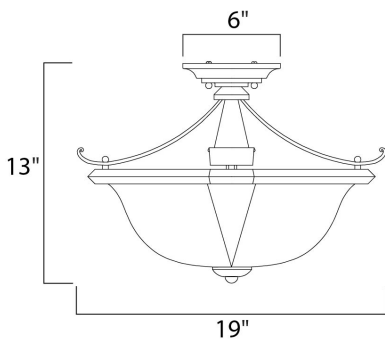

**MEASUREMENTS**

DIMENSION : 19" W x 13" H  
 CANOPY : 6" W x 2.5" H x 6" L  
 HANGING WEIGHT : 12.32 lb

**LAMPING**

INPUT VOLTAGE : 120V  
 LUMENS : 2,300 Rated  
 BULB : 2 x 60W Incandescent E26 Medium , 120W Total  
 BULB INCLUDED : (Not Included)  
 DIMMABLE : Yes  
 COLOR\_TEMP : 2700K